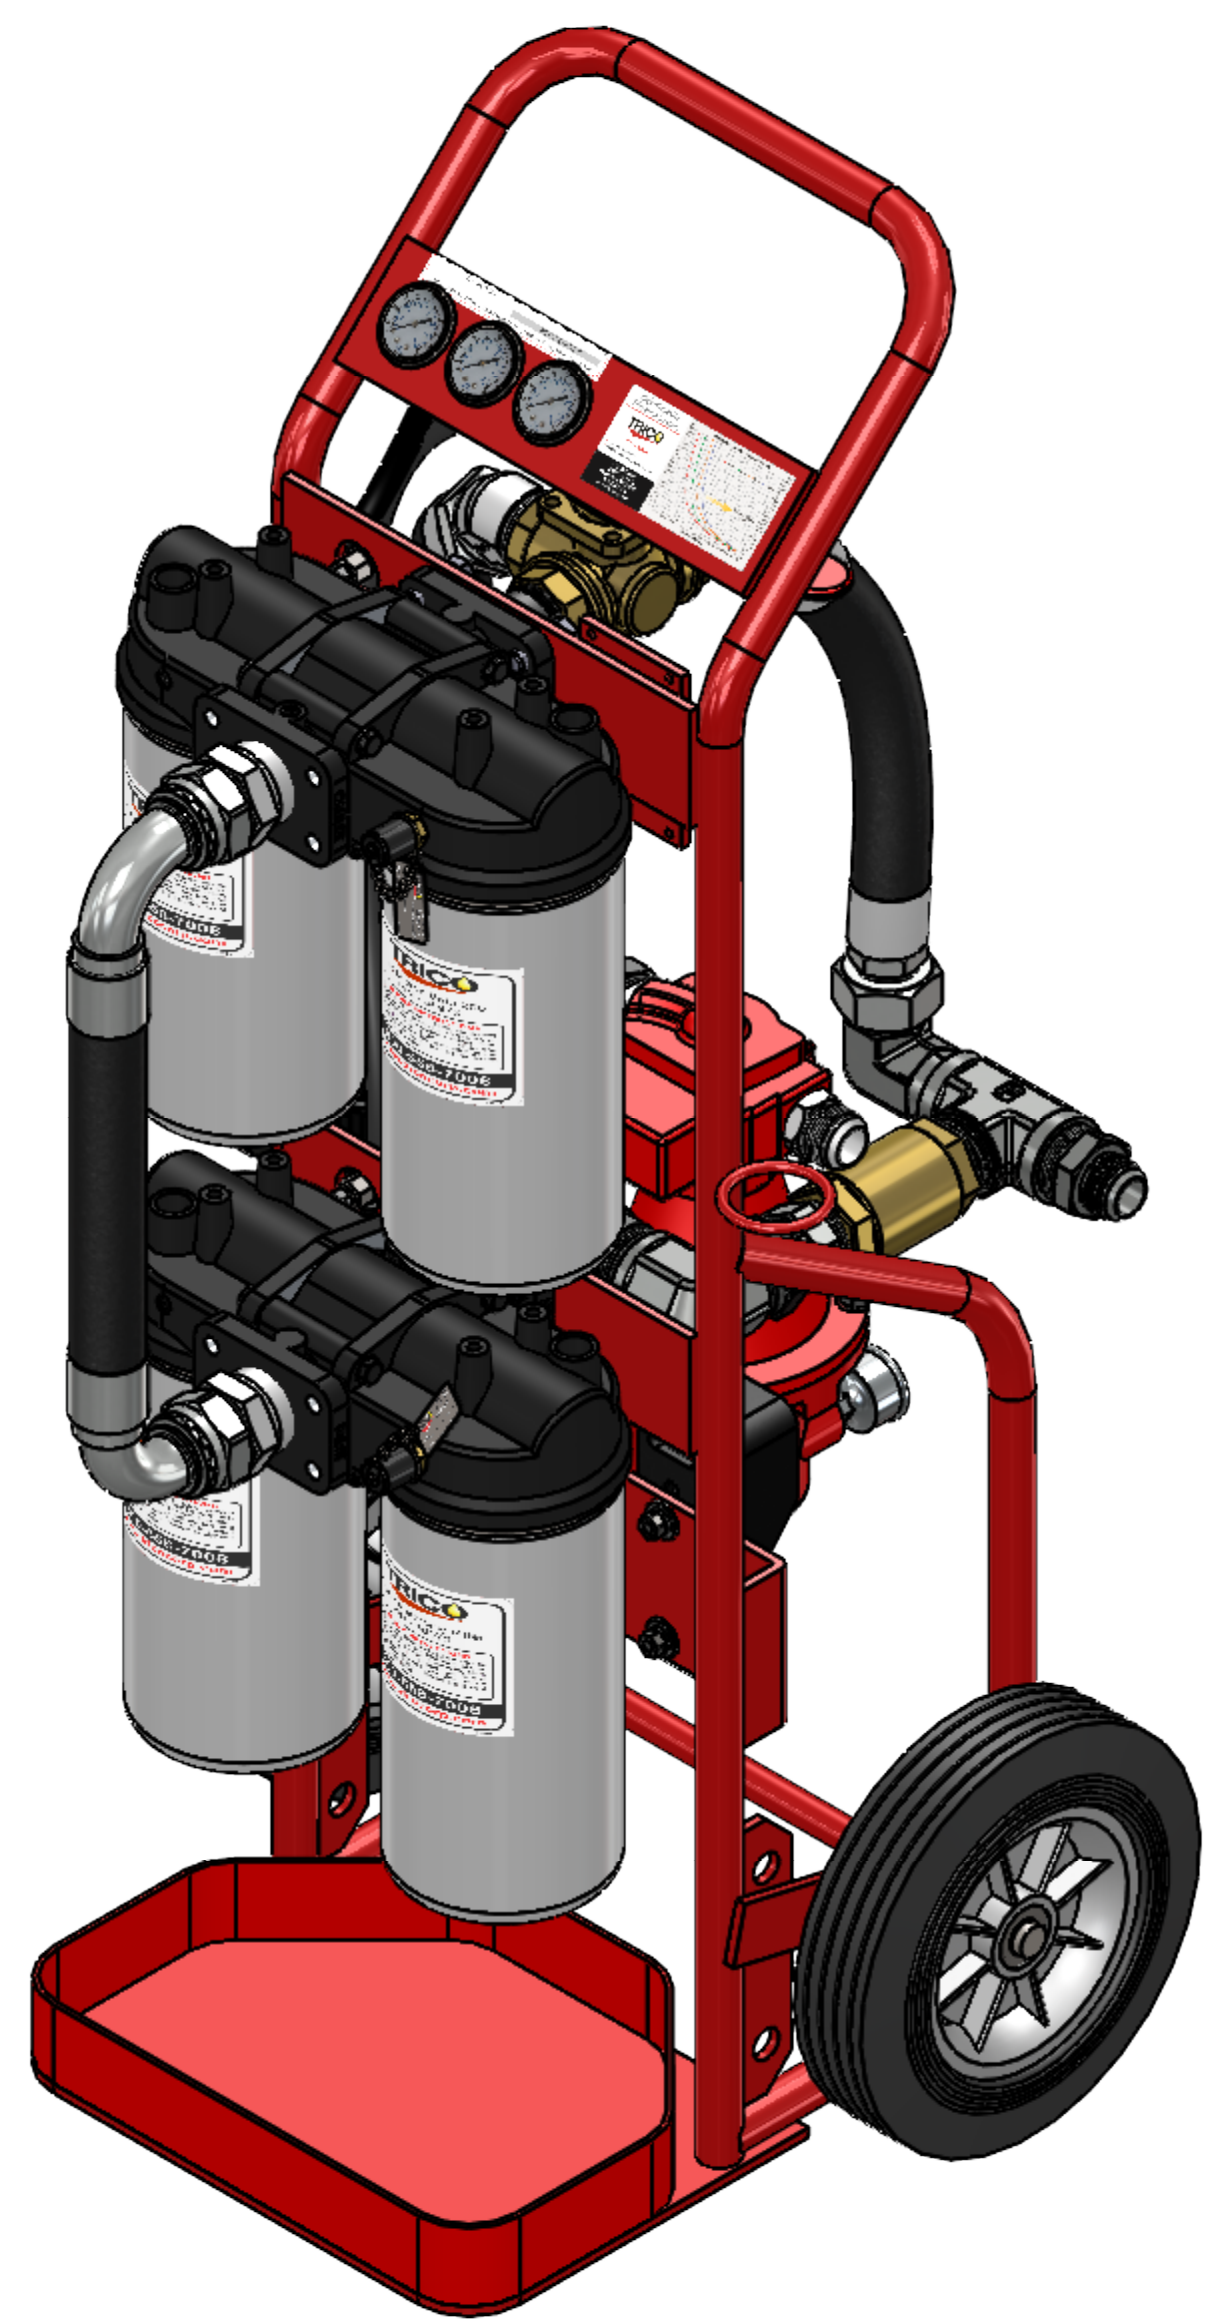

# 36933 - High Viscosity Pneumatic Hand Truck Style Filter Cart, 10Um, 10H2O, Wands

NOTES:  
1.

**PROPRIETARY AND CONFIDENTIAL**  
This drawing and any information or descriptive matter set out hereon are the confidential and copyright property of TRICO and must not be disclosed, loaned, copied or used for manufacturing, tendering or any other purpose without their written permission.

DRAWN:	NAME: MCL	DATE: 1/7/2021
CHECKED:	NAME: AFB	DATE: 1/12/2021
APPRVD:		

DESCRIPTION / TITLE:  
**High Viscosity Pneumatic Hand Truck Style Filter Cart**

SIZE: C PART NUMBER: **36933** REV.:

MATERIAL:	
STOCK SIZE:	
FINISH:	
SCALE: 1:8	SHEET: 1 OF 16
<b>DO NOT SCALE DRAWING</b>	