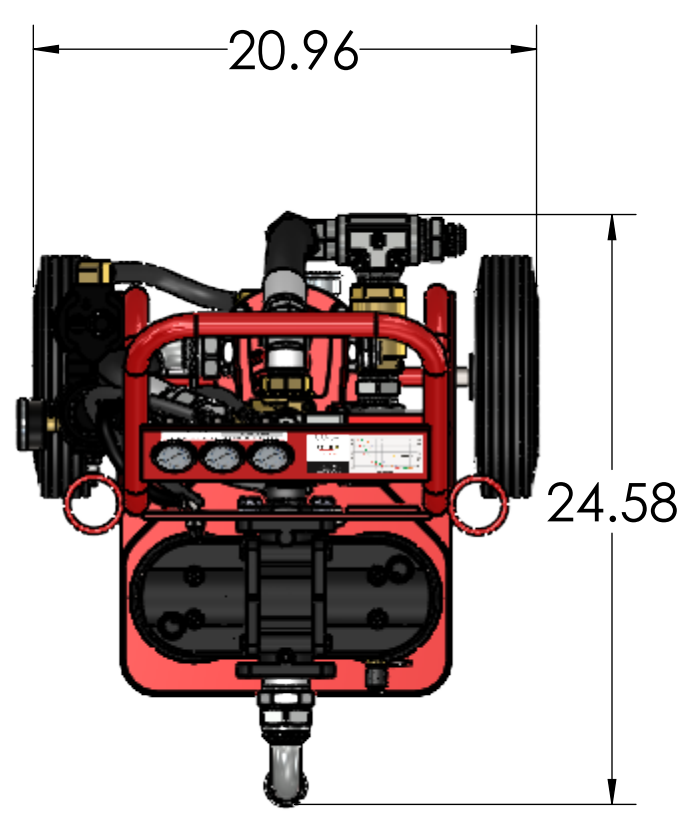

# 36933 - High Viscosity Pneumatic Hand Truck Style Filter Cart, 10Um, 10H2O, Wands

NOTES:  
1.

**PROPRIETARY AND CONFIDENTIAL**  
This drawing and any information or descriptive matter set out hereon are the confidential and copyright property of TRICO and must not be disclosed, loaned, copied or used for manufacturing, tendering or any other purpose without their written permission.

ALL DRAWINGS MUST BE CONSIDERED UNCONTROLLED UNLESS OTHERWISE STAMPED  
ALL DIMENSIONS IN INCHES UNLESS OTHERWISE STATED

**TOLERANCES:**  
X.XX ±.015 ANGLES X ±1° GEOMETRICALLY TOLERANCED TO ANSI Y14.5 (BS ISO 1101)  
X.XXX ±.005  
FRACTIONS ±1/16

DRAWN:	NAME: MCL	DATE: 1/7/2021
CHECKED:	NAME: AFB	DATE: 1/12/2021
APPRVD:		

DESCRIPTION / TITLE:  
**High Viscosity Pneumatic Hand Truck Style Filter Cart**

SIZE: C PART NUMBER: **36933** REV.:

MATERIAL:	
STOCK SIZE:	
FINISH:	
SCALE: 1:8	SHEET: 1 OF 16
<b>DO NOT SCALE DRAWING</b>	