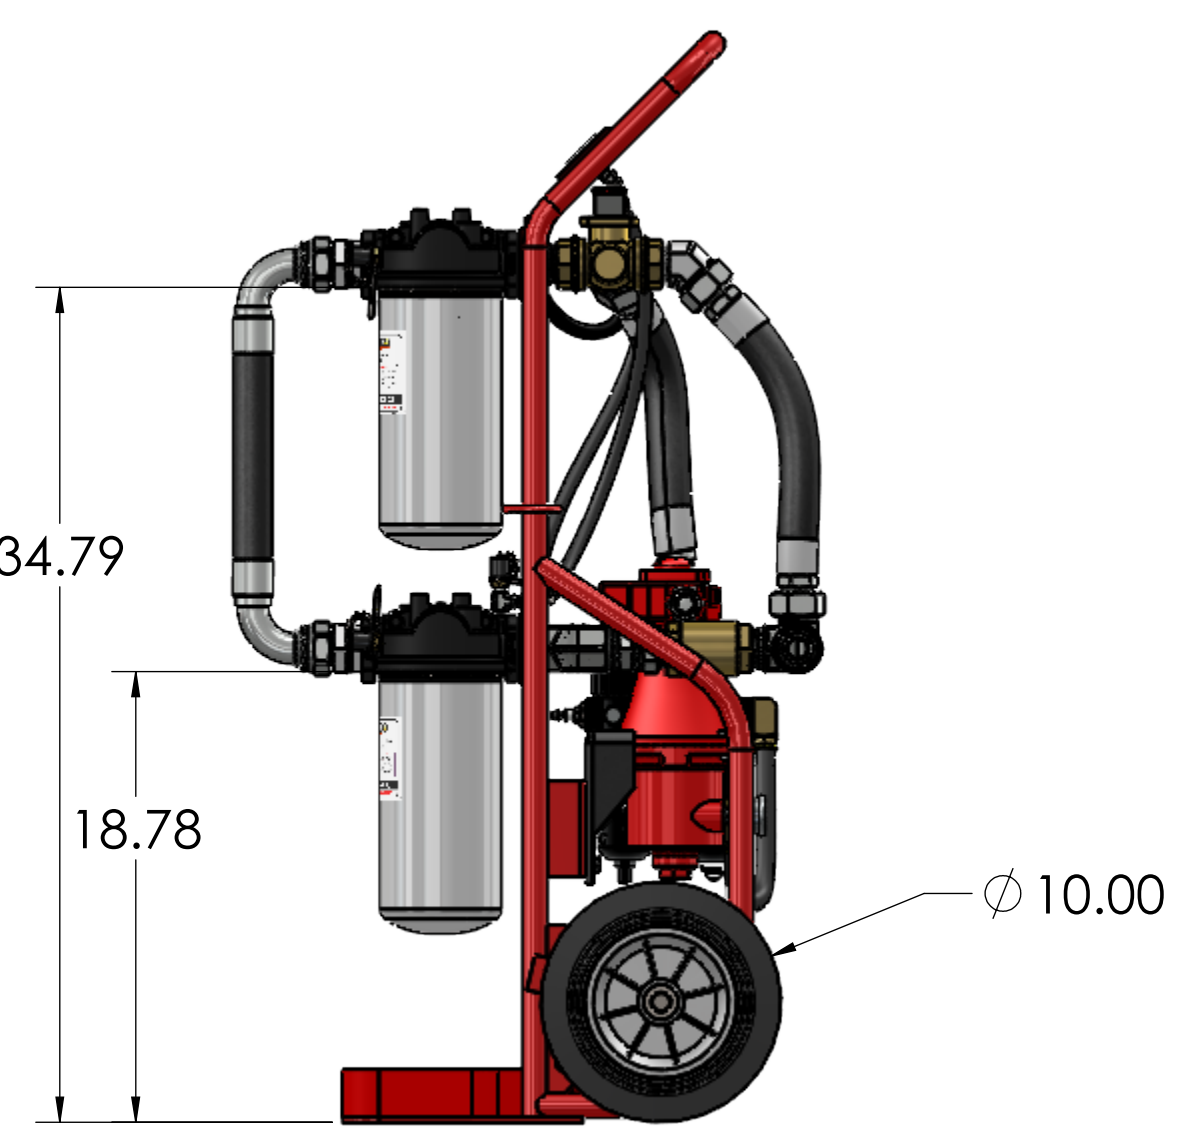

# 36933 - High Viscosity Pneumatic Hand Truck Style Filter Cart, 10Um, 10H2O, Wands

NOTES:  
1.

**PROPRIETARY AND CONFIDENTIAL**  
This drawing and any information or descriptive matter set out hereon are the confidential and copyright property of TRICO and must not be disclosed, loaned, copied or used for manufacturing, tendering or any other purpose without their written permission.

DRAWN:	NAME: MCL	DATE: 1/7/2021
CHECKED:	NAME: AFB	DATE: 1/12/2021
APPRVD:		

DESCRIPTION / TITLE:  
**High Viscosity Pneumatic Hand Truck Style Filter Cart**

SIZE: C PART NUMBER: **36933** REV.:

MATERIAL:	
STOCK SIZE:	
FINISH:	
SCALE: 1:8	SHEET: 1 OF 16
<b>DO NOT SCALE DRAWING</b>	