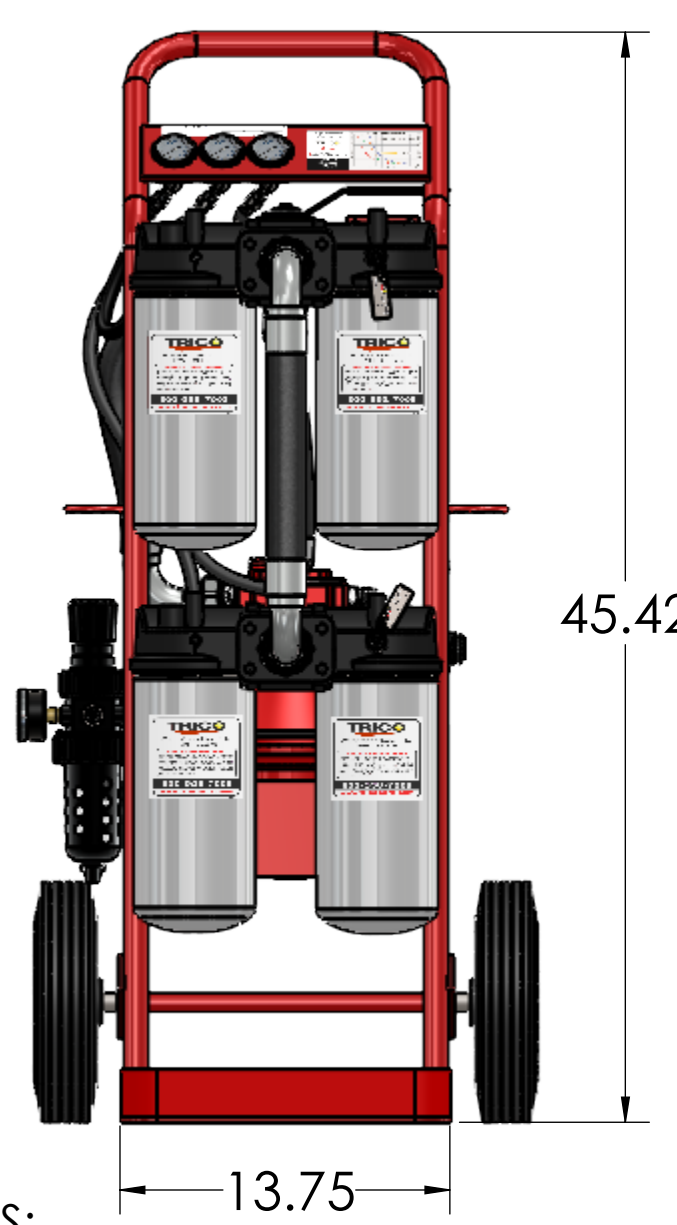

# 36933 - High Viscosity Pneumatic Hand Truck Style Filter Cart, 10Um, 10H2O, Wands

NOTES:  
1.

**PROPRIETARY AND CONFIDENTIAL**  
This drawing and any information or descriptive matter set out hereon are the confidential and copyright property of TRICO and must not be disclosed, loaned, copied or used for manufacturing, tendering or any other purpose without their written permission.

ALL DRAWINGS MUST BE CONSIDERED UNCONTROLLED UNLESS OTHERWISE STAMPED  
ALL DIMENSIONS IN INCHES UNLESS OTHERWISE STATED

**TOLERANCES:**  
X.XX ±.015 ANGLES X ±1° GEOMETRICALLY TOLERANCED TO ANSI Y14.5 (BS ISO 1101)  
X.XXX ±.005  
FRACTIONS ±1/16

DRAWN:	NAME: MCL	DATE: 1/7/2021
CHECKED:	NAME: AFB	DATE: 1/12/2021
APPRVD:		

DESCRIPTION / TITLE:  
**High Viscosity Pneumatic Hand Truck Style Filter Cart**

SIZE: C PART NUMBER: **36933** REV.:

MATERIAL:	
STOCK SIZE:	
FINISH:	
SCALE: 1:8	SHEET: 1 OF 16
<b>DO NOT SCALE DRAWING</b>	